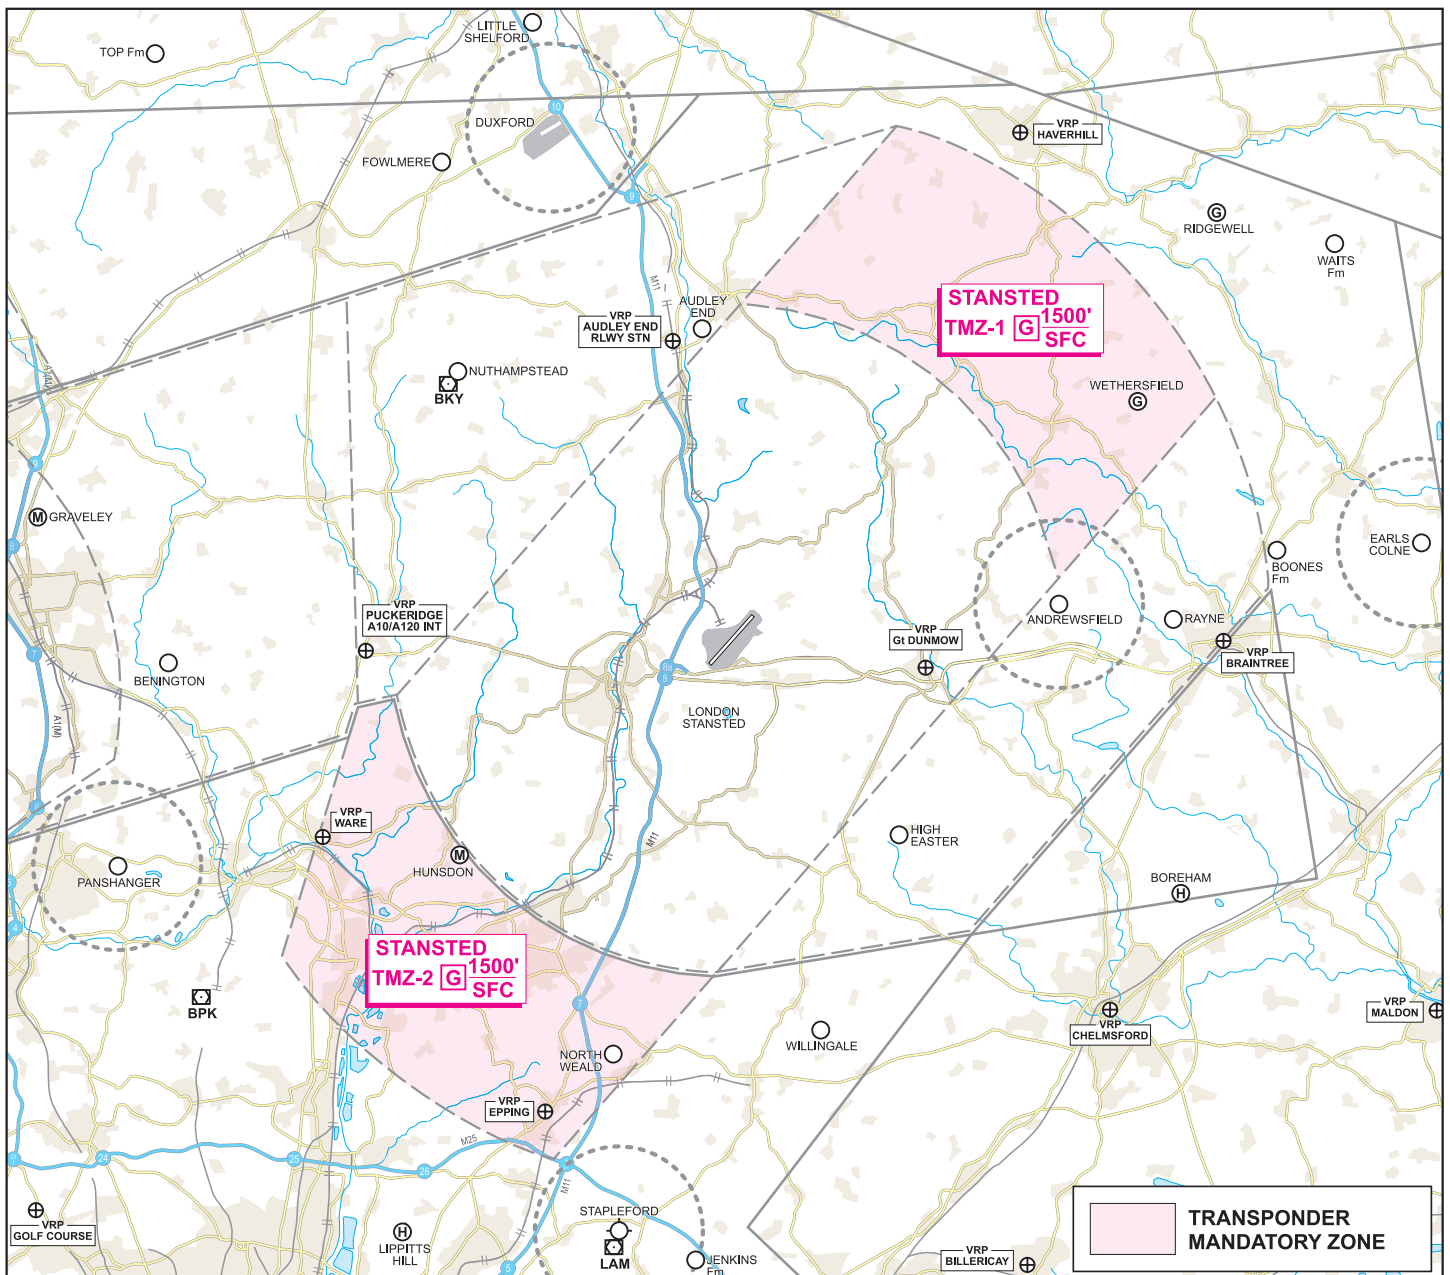

Stansted Transponder Mandatory Zones (TMZ) Introduced 24 September 2009

Unrestricted access to the Stansted TMZ requires a Mode A or S transponder plus Mode C. For more information, see AIC Y076/2009 at www.ais.org.uk